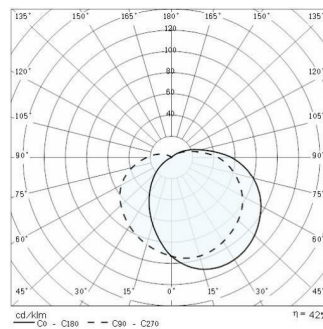

EKO+21 GRILL

Part number	302052
Lampholder:	E27
Light Source:	INCANDESCENT LAMPS (A60)
Wattage:	1x40 W
Finish:	WH-87 / White / Textured
Insulation class:	I
Degree of protection:	IP66
IK-J-xxIP:	IK07 2J xx5
Optic:	ASYMMETRIC EXTRA WIDE REFLECTOR
Ta MIN luminaire:	-30°
Ta MAX luminaire:	25°

Photometric data

Technical drawings